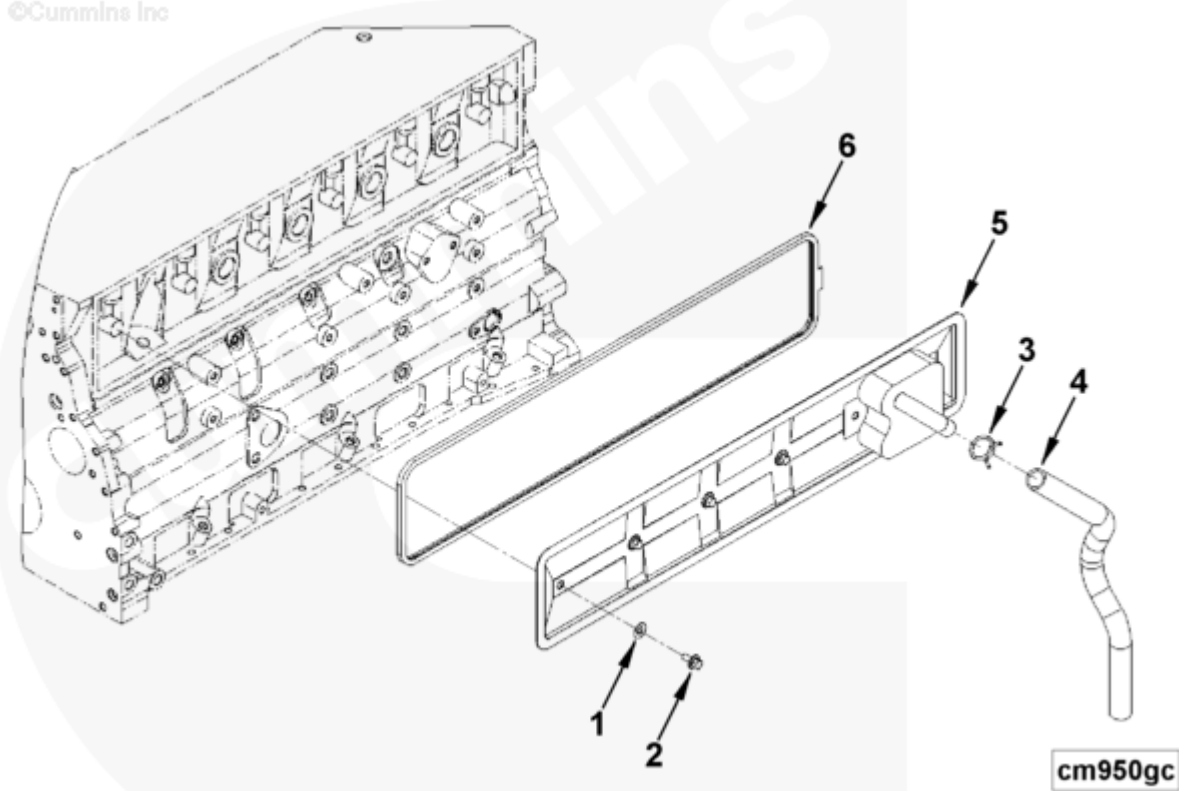

SMALL | MEDIUM | LARGE

Cart	Ref No	Part Number	Part Description	Required	Remarks
View My Cart					
		CM9016-02	Cam Follower Cover		Cam Follower Cover...(More)

					Structure Code: 02 EBM
					Engine Family: B Series
					Engine Cylinders: 6
					Hose Angle Off Breather
					(Deg): 45
					Hose Location On Baffle: Top
					Noise Panel Provision: No
					Double Baffle: No
					Baffle Location On Engine:
					#5 Cylinder
					Hose and Clamp Provided: Yes
					Drain Hose Length (MM): 435
					Fuel Pump Type: Inline
					Breather baffle fabricated
					part of cover.
					Remaining mounting parts to
					be found in fuel tubing (FT)
					option.
<input type="checkbox"/>	1	<a href="#">3928759</a>	Grommet Seal	4	
<input type="checkbox"/>	2	<a href="#">3900629</a>	Hexagon Flange Head Cap Screw	4	M8 X 1.25 X 16
<input type="checkbox"/>	3	<a href="#">3904230</a>	Spring Hose Clamp	1	1"
<input type="checkbox"/>	4	<a href="#">3918614</a>	Plain Hose	1	
	5	<a href="#">3927913</a>	Push Rod Cover	1	
	6	<a href="#">3928832</a>	Push Rod Cover Gasket	1	